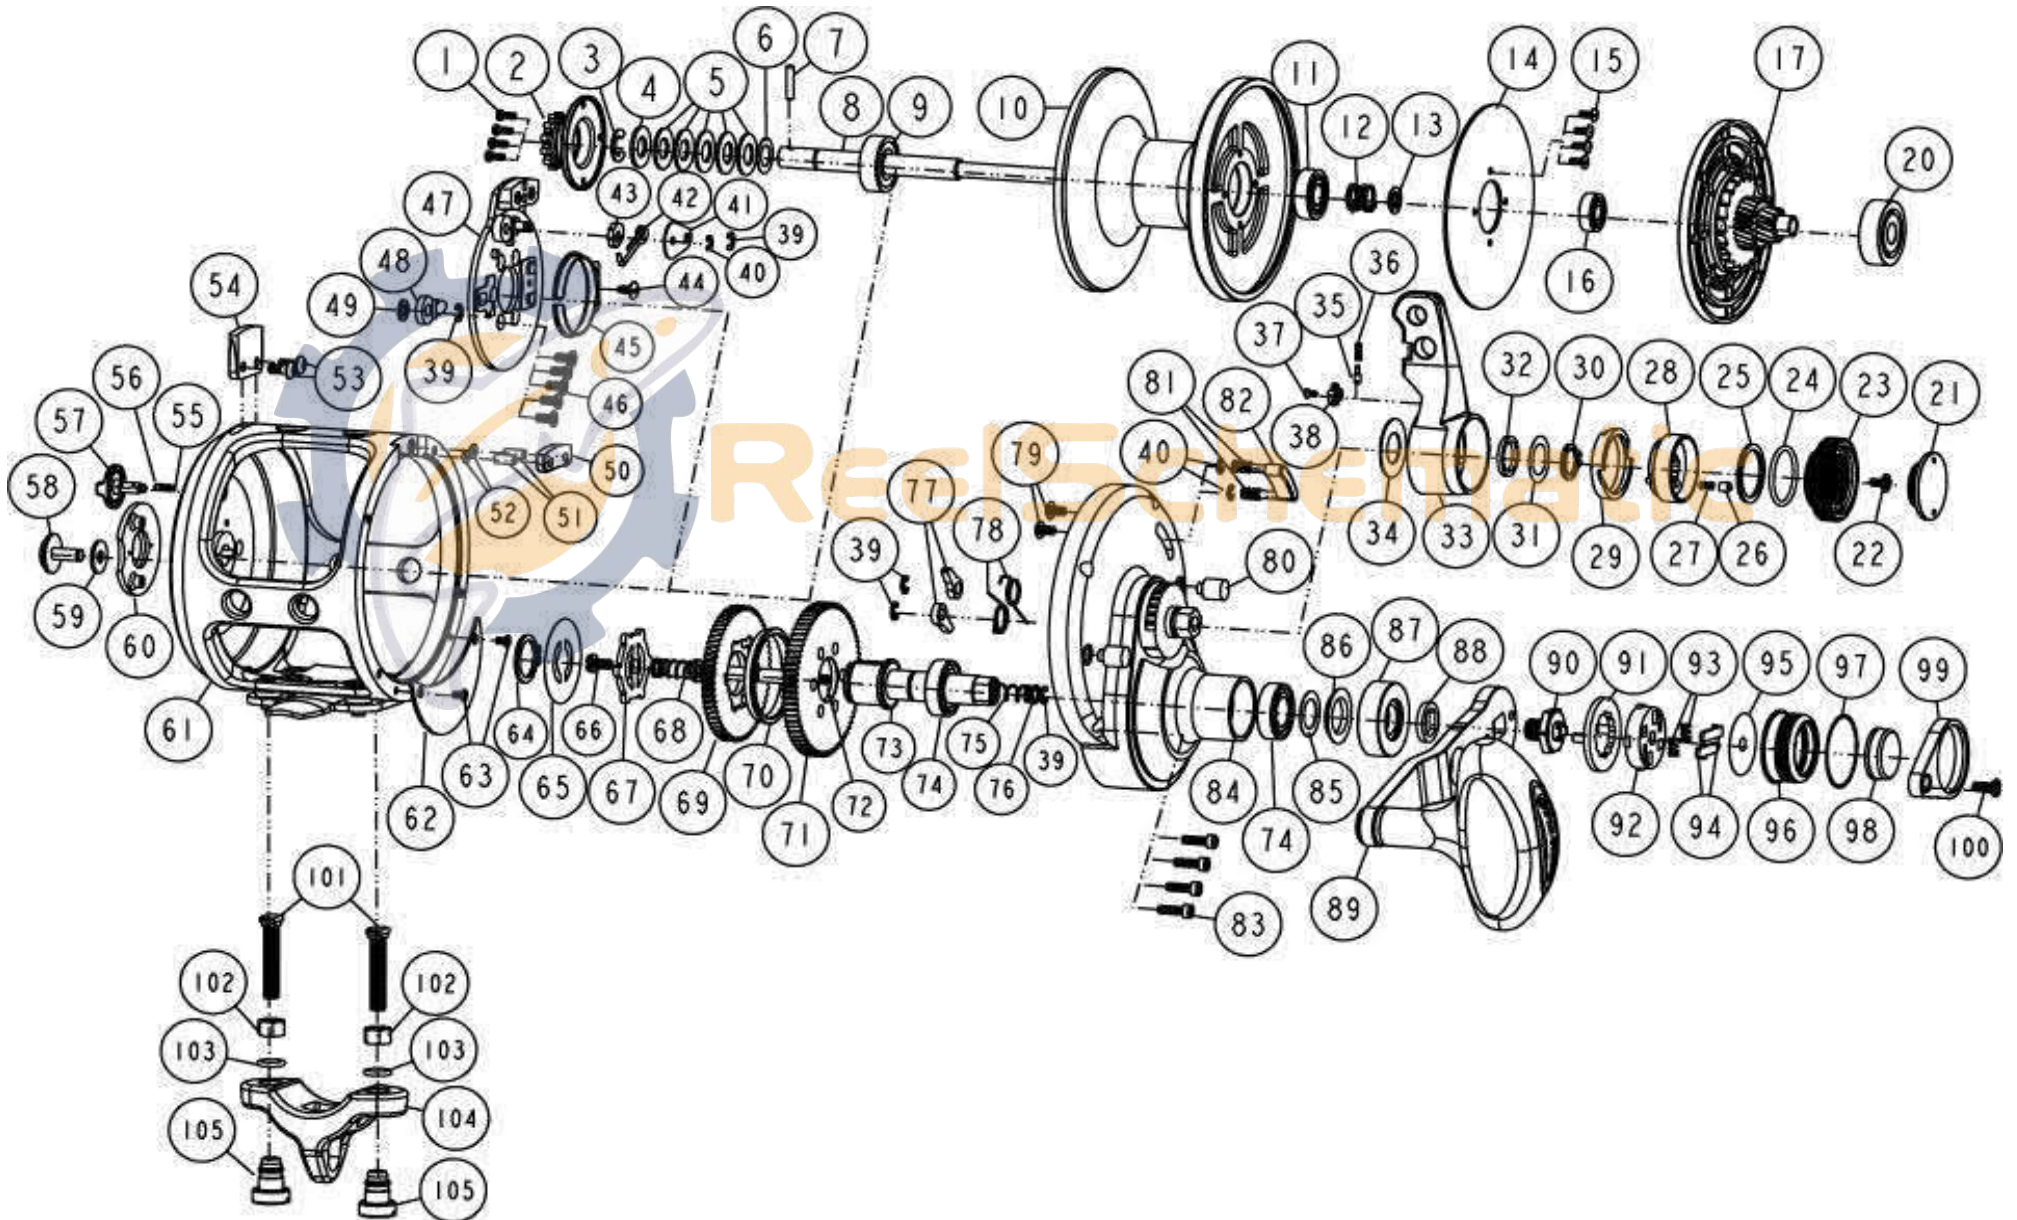

Marquesa™

by FIN-NOR

MA50TII

MA50TII

Fin-Nor Marquesa MA50TII Reel Part List

Key #	Description	Qty.	Part No.	Key #	Description	Qty.	Part No.
1	Screw	4	LF057-01	54	Harness Lug Spacer - Left	1	DM160-01
2	Bait Click Ratchet Assembly	1	GM329-01	55	Coil Spring	1	DF070-01
3	E-Ring	1	DF092-01	56	Testion Konb Click Pin	1	CF108-01
4	Collar	1	DF081-02	57	Tension Knob	1	CF026-01
5	Drag Spring	5	JF046-01	58	Bait Click Lever	1	CF109-01
6	Washer	1	CF121-01	59	Bait Click Lever Washer -A	1	CF032-01
7	Spool Shaft Pin	1	DF093-01	60	Badge	1	CF148-01
8	Spool Shaft	1	DM015-01	61	Frame Assembly	1	DM301-01
9	Ball Bearing	1	VF017-02	62	Drive Gear Cover	1	CM143-01
10	Spool Assembly	1	DM321-01	63	Screw	2	CF107-01
11	Ball Bearing	1	KF017-01	64	External Ring	1	AM075-01
12	Spring	1	CF040-01	65	Dust Cover - A	1	AM038-01
13	Collar	1	BF094-01	66	Screw	1	MF053-01
14	Drag Disc	1	CM059-01	67	Link	1	LF036-02
15	Screw	1	CM057-01	68	Coil Spring - Lower	1	VF070-01
16	Ball Bearing	1	CF117-02	69	Drive Gear - Low	1	DM012-01
17	Drag Plate	1	CM348-02	70	Spacer	1	LF160-02
18	Pinion Gear - Low Speed	1	DM011-10	71	Drive Gear - High	1	CM012-01
19	Pinion Gear - High Speed	1	CM011-10	72	Shift Shaft	1	AM146-01
20	Ball Bearing	1	JF017-01	73	Crank Shaft	1	AM008-01
21	Pre Set Knob Cover	1	CF110-01	74	Ball Bearing	2	CF017-02
22	Screw	1	CX076-04	75	Coil Spring - Upper	1	AM070-01
23	Pre Set Knob	1	CF029-03	76	Spacer	1	AM081-01
24	O-Ring	1	CF101-01	77	Anti Reverse Pawl	1	DF063-02
25	Friction Washer	1	DF121-01	78	Stopper Spring	1	CF096-01
26	Click Pin	1	CF098-01	79	Screw	2	QW123-10
27	Click Spring	1	DF114-01	80	Locating Collar	2	DF118-01
28	Drag Cam B Assembly	1	CF353-01	81	Strike Button Pin Spring	2	CF022-01
29	Drag Cam A	1	CF028-01	82	Strike Button	1	CF062-02
30	External Ring	1	JF075-01	83	Screw	4	CF053-01
31	Adjustment Washer	1	CF038-02	84	Gear Side Cover Assembly	1	CM324-01
32	Bushing	1	DF017-01	85	Adjustment Washer	1	DF035-01
33	Drag Lever	1	CM055-01	86	Rubber Seal	1	CM172-01
34	Drag Lever Washer	1	BM038-01	87	Handle Washer	1	CM054-01
35	Click Pawl	1	CM098-01	88	Spacer	1	AM160-01
36	Click Spring	1	CM114-01	89	Handle Assembly	1	CM318-01
37	Screw	1	DW107-02	90	Handle Nut	1	AM003-01
38	Cover	1	CM161-01	91	Handle Nut Retainer	1	AM034-01
39	E-Clip	4	NX092-01	92	Trip Holder	1	BM159-01
40	E-Clip	3	NX090-01	93	Coil Spring	2	MF070-01
41	Holder	1	CF159-01	94	Plate	2	LF104-01
42	Torsion Spring	1	CF070-01	95	Dust Cover - B	1	BM035-01
43	Cam	1	DF028-01	96	Shift Knob	1	AM158-01
44	Tapping Screw	1	QW125-02	97	Washer	1	AM035-01
45	Click Spring	1	DF022-01	98	Shift Button	1	AM062-01
46	Screw	5	TW107-04	99	Shift Knob Holder	1	AM159-01
47	Click Plate Holder	1	CM129-01	100	Handle Nut Screw	1	MF076-01
48	Bait Click Pawl	1	DF109-02	101	Rod Clamping Bolt	2	CF125-01
49	Bait Click Lever Washer -B	1	CF035-01	102	Nut	2	JF003-01
50	Harness Lug Spacer - Right	1	CM160-01	103	O-Ring	2	LF101-01
51	Pin	2	CM093-01	104	Rod Clamp	1	XF154-01
52	O-Ring	2	CM101-01	105	Rod Clamp Nut	2	CF161-01
53	Screw	2	CM123-01				